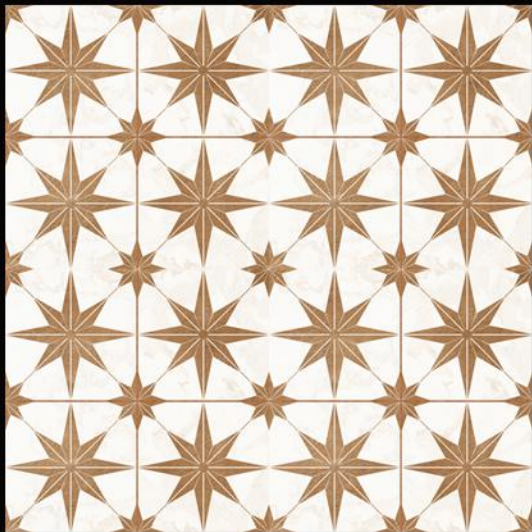

PLAIN SERIES

400X400MM | HEAVY DUTY VITRIFIED FLOOR TILES | 12mm

VISUAL MIX

4 MM SPACER

PLAIN SERIES

400X400MM | HEAVY DUTY VITRIFIED FLOOR TILES | 12mm

CLASSICO GRAPHITE

PLAIN SERIES

400X400MM | HEAVY DUTY VITRIFIED FLOOR TILES | 12mm

HEXA BLUE

STAR BROWN

PLAIN SERIES

400X400MM | HEAVY DUTY VITRIFIED FLOOR TILES | 12mm

STAR BLUE

PLAIN SERIES

400X400MM | HEAVY DUTY VITRIFIED FLOOR TILES | **12mm**