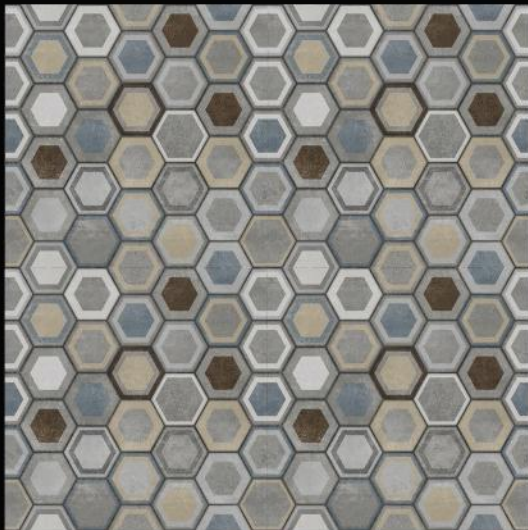

FLAX BEIGE

PLAIN SERIES

400X400MM | HEAVY DUTY VITRIFIED FLOOR TILES | 12mm

RETRO CARBON

PLAIN SERIES

400X400MM | HEAVY DUTY VITRIFIED FLOOR TILES | 12mm

RETRO MOKA

PLAIN SERIES

400X400MM | HEAVY DUTY VITRIFIED FLOOR TILES | **12mm**
12mm

CLASSICO MULTI

CLASSICO MOKA

PLAIN SERIES

CLASSICO GIALLO

PLAIN SERIES

400X400MM | HEAVY DUTY VITRIFIED FLOOR TILES | 12mm

CLASSICO BLUE

PLAIN SERIES

400X400MM | HEAVY DUTY VITRIFIED FLOOR TILES | 12mm

VISUAL MIX

4 MM SPACER

PLAIN SERIES

400X400MM | HEAVY DUTY VITRIFIED FLOOR TILES | 12mm

CLASSICO GRAPHITE

PLAIN SERIES

400X400MM | HEAVY DUTY VITRIFIED FLOOR TILES | 12mm

HEXA BLUE

STAR BROWN

PLAIN SERIES

400X400MM | HEAVY DUTY VITRIFIED FLOOR TILES | 12mm

STAR BLUE

PLAIN SERIES

400X400MM | HEAVY DUTY VITRIFIED FLOOR TILES | **12mm**